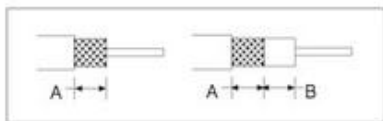

### Description

Replacement blade cassette.

### Features

Pre-set lengths: A=.279", B=.201"